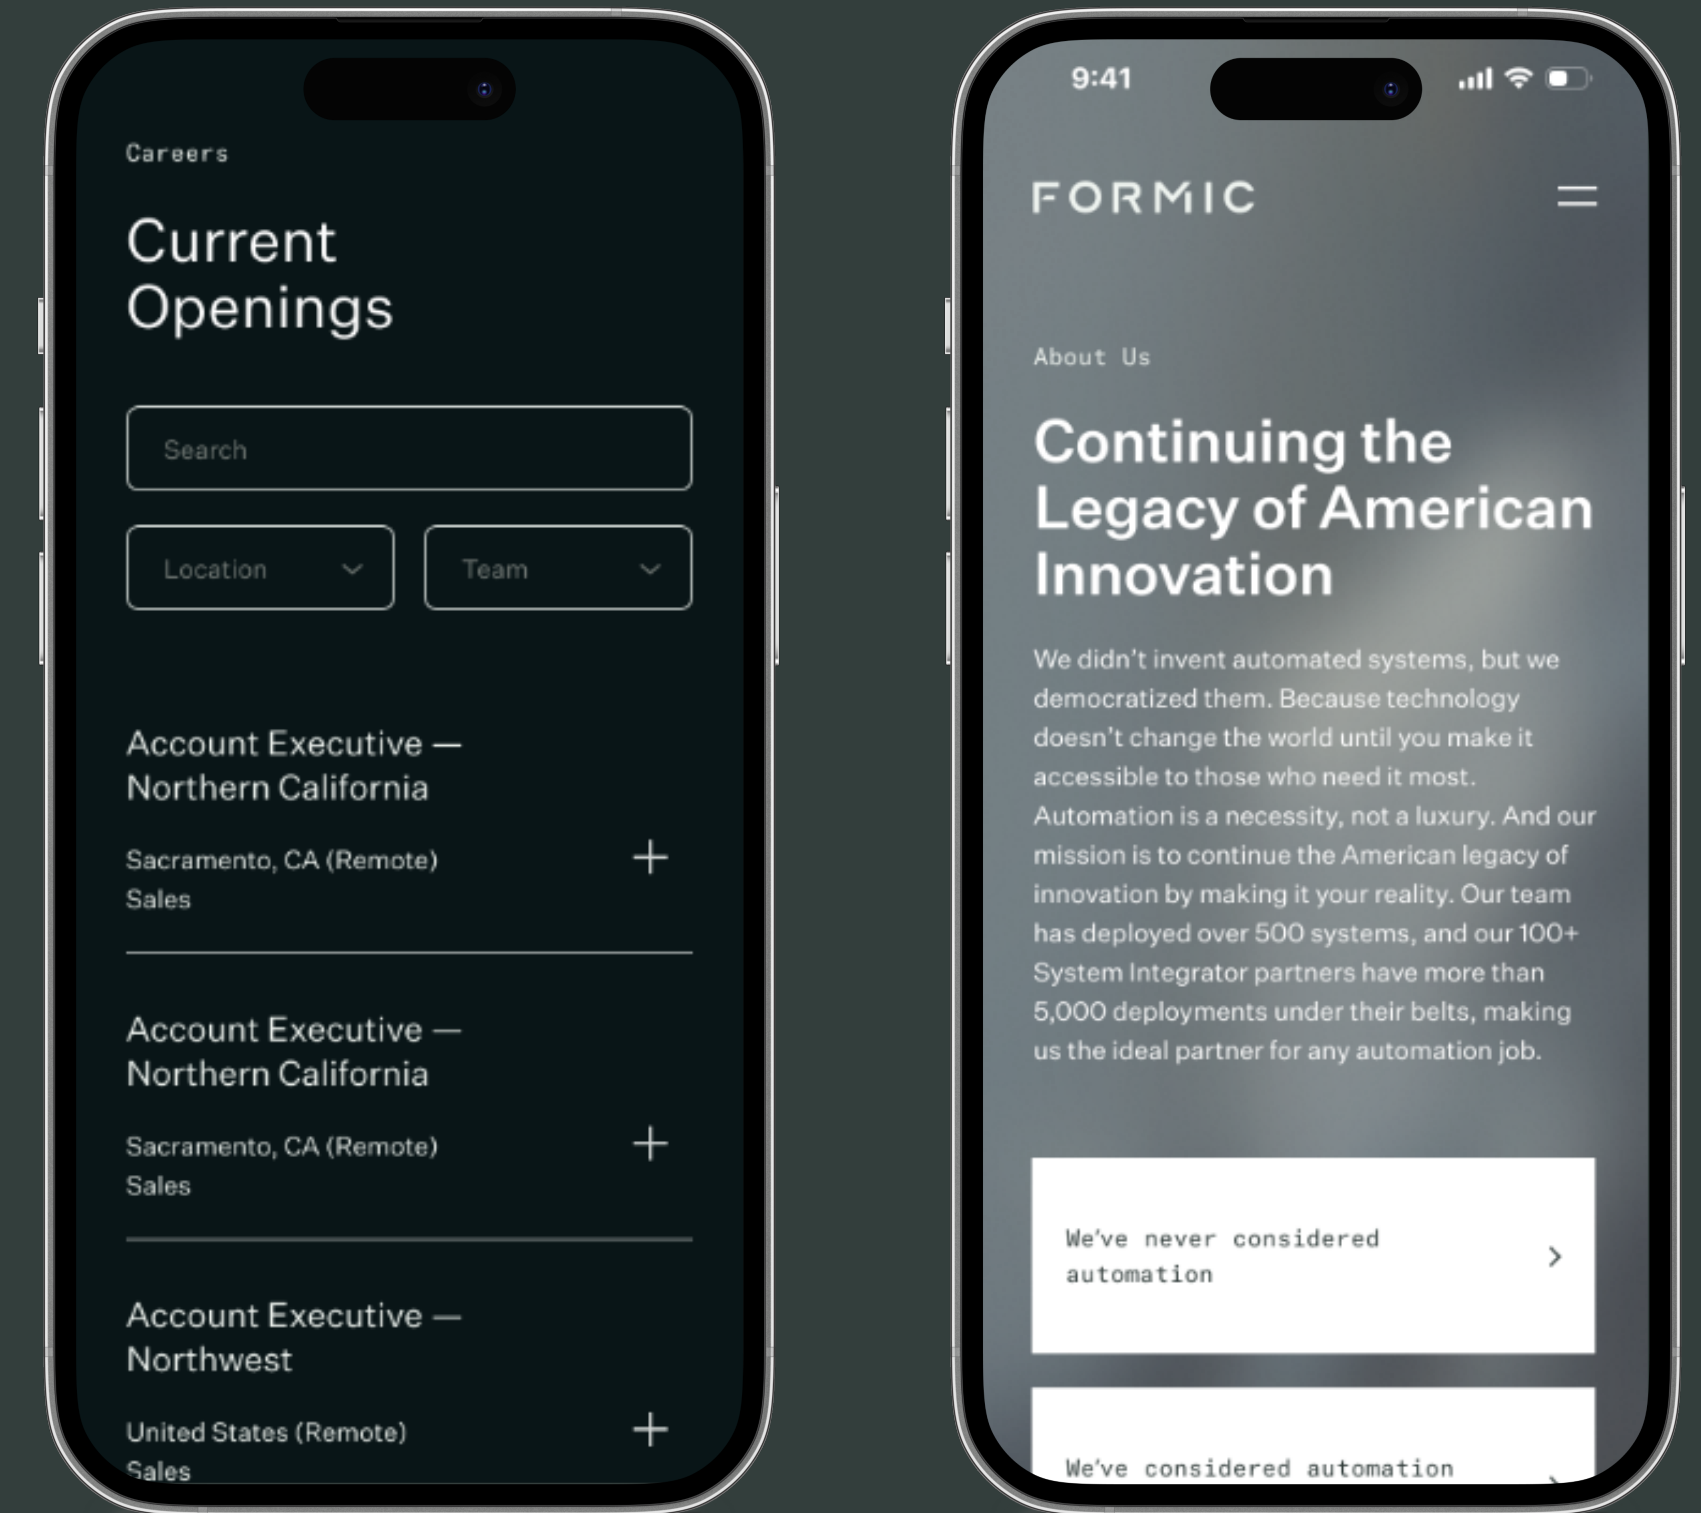

Untitled Sans Medium Headlines

Font: Untitled Sans
Weight: Medium
Size: 75 pt.
Line Height: 115%

Untitled Sans Medium — Body Copy. Lorem ipsum dolor sit amet, consectetur adipiscing elit, sed do.

Font: Untitled Sans
Weight: Regular
Size: 25 pt.
Line Height: 150%

GT America Mono

Font: GT America Mono
Weight: Regular
Size: 20 pt.
Line Height: 150%

Arial Bold Headlines

Font: Arial
Weight: Bold
Size: 75 pt.
Line Height: 115%

Arial Regular — Body Copy. Lorem ipsum dolor sit amet, consectetur adipiscing elit, sed do eiusmod.

Font: Arial
Weight: Regular
Size: 25 pt.
Line Height: 150%

Courier New

Font: Courier New
Weight: Bold
Size: 20 pt.
Line Height: 150%

The primary typeface for the brand is Untitled Sans. Headlines can be set in either medium or regular weight. Body copy is set in regular weight. Specifications for type size relationships and line height can be found on the left.

The default typefaces for the brand are used in programs that don't allow custom typography (Ex: Google Slides). In these instances, use Arial in bold and regular weight.

GT America is a tertiary typeface for the brand. It can be used for section headings, captions, and other small details. Specifications for size relationships and line height can be found on the left. The default replacement for this typeface is Courier New Bold.